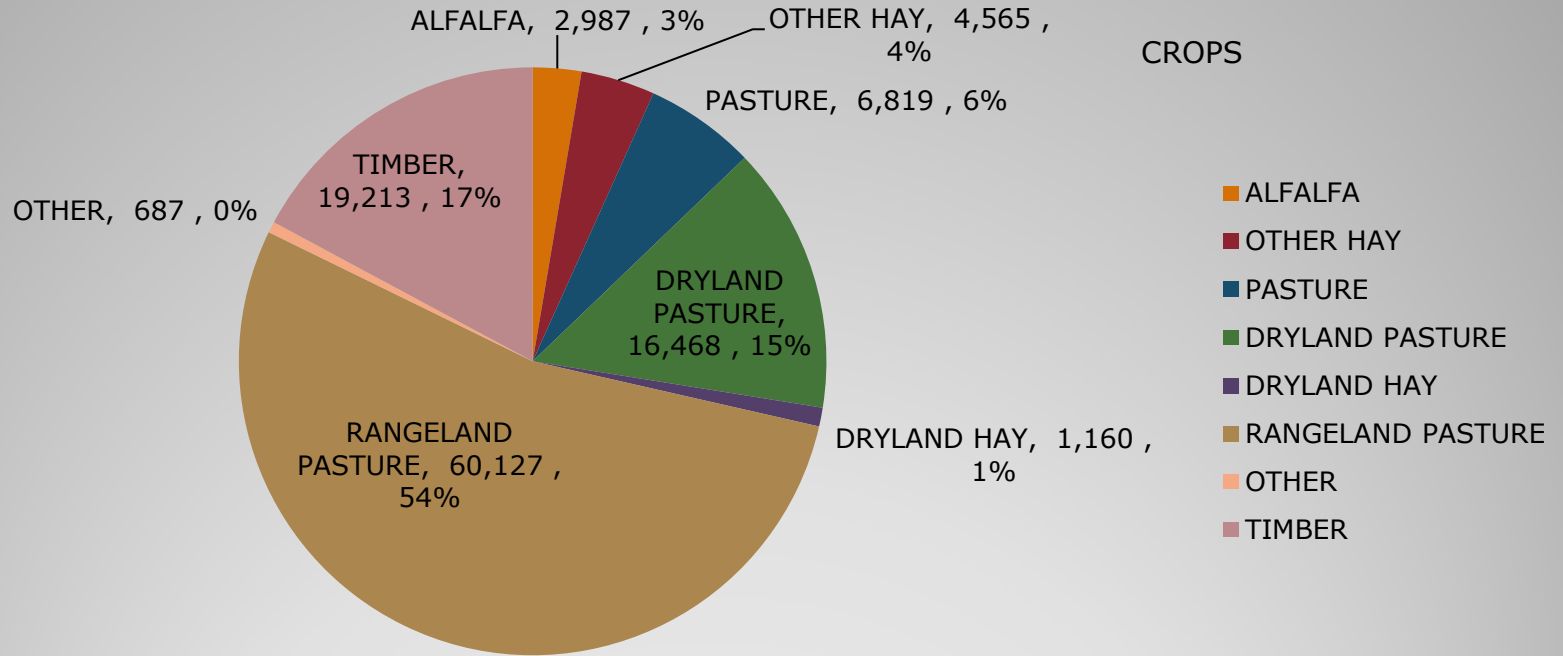

# DROUGHT SNAPSHOT

Siskiyou County  
Agricultural Loss Survey for 2013-2014  
February 1<sup>st</sup> Questionnaire

SURVEY INFORMATION		
	#	%
TOTAL # SURVEYS SENT OUT BY AG. DEPT	~800	
TOTAL ESTIMATED PRODUCERS	365	
TOTAL # SURVEYS RECEIVED	111	30%
TOTAL # NOT PRODUCERS	6	5%
TOTAL # IRRIGATION DISTRICTS	1	
TOTAL PRODUCERS	104	94%
TOTAL # PRODUCERS IN AN IRRIGATION DISTRICT	26	25%
TOTAL # NO LOSSES REPORTED	6	6%
TOTAL LIVESTOCK PRODUCERS	56	
TOTAL FARMERS	76	
TOTAL TIMBER INTERESTS	2	
TOTAL # PRODUCERS WITH COMMENTS	66	
GEOGRAPHIC BREAKOUT		
SCOTT	34	33%
SHASTA	33	32%
BUTTE VALLEY	16	15%
TULELAKE	14	13%
SOUTH COUNTY	4	4%
KLAMATH RIVER	3	3%
	104	100%

# SURVEY STATS

# SURVEY ACRES = 112,015

## TOTAL SURVEY ACRES=118,706