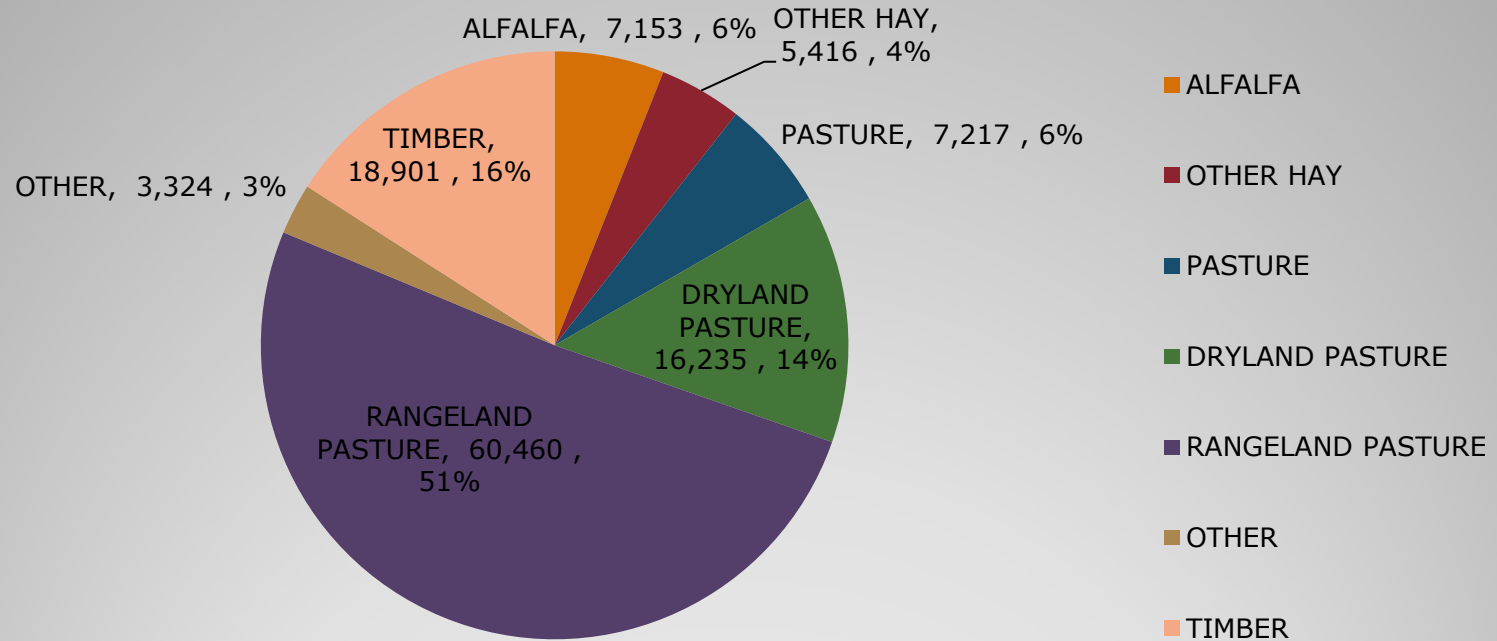

# DROUGHT SNAPSHOT

Siskiyou County  
Agricultural Loss Survey for 2013-2014  
February 1<sup>st</sup> Questionnaire

SURVEY INFORMATION		
	#	%
TOTAL # SURVEYS SENT OUT BY AG. DEPT	~800	
TOTAL ESTIMATED PRODUCERS	365	
TOTAL # SURVEYS RECEIVED	111	30%
TOTAL # NOT PRODUCERS	6	5%
TOTAL # IRRIGATION DISTRICTS	1	
TOTAL PRODUCERS	104	94%
TOTAL # PRODUCERS IN AN IRRIGATION DISTRICT	26	25%
TOTAL # NO LOSSES REPORTED	6	6%
TOTAL LIVESTOCK PRODUCERS	56	
TOTAL FARMERS	76	
TOTAL TIMBER INTERESTS	2	
TOTAL # PRODUCERS WITH COMMENTS	66	
GEOGRAPHIC BREAKOUT		
SCOTT	34	33%
SHASTA	33	32%
BUTTE VALLEY	16	15%
TULELAKE	14	13%
SOUTH COUNTY	4	4%
KLAMATH RIVER	3	3%
	104	100%

# SURVEY STATS

# SURVEY ACRES = 112,015

## TOTAL SURVEY ACRES=118,706